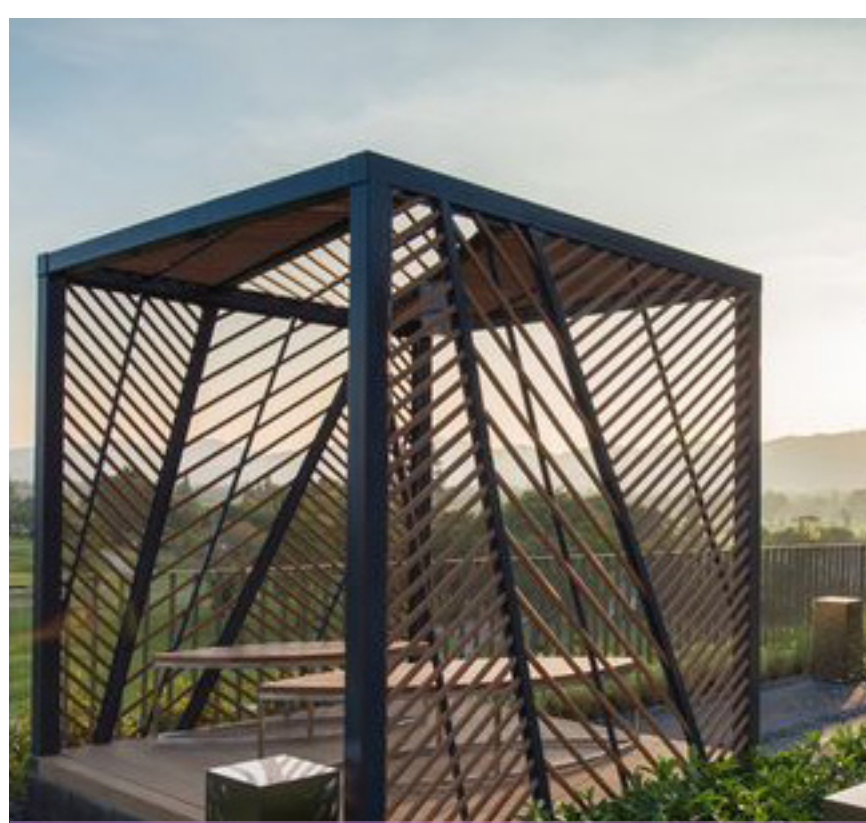

CONCEPT C

tranquil

38% HARDSCAPE
62% GREENSPACE

PICNIC HUBS

MOUNDS

FEATURE SEAT WALL